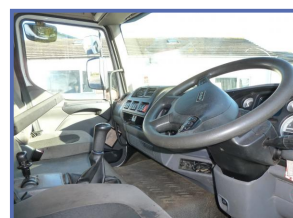

T&SHARKER

COMMERCIALS & HORSEBOXES

Leyland DAF FA LF45.160

£POA

2008 Leyland DAF FA LF 45.160
EURO 4, 7 1/2 Ton Curtainside Body
Sleeper Cab
Under Tail Lift
Barn Doors
Sold with Test

Product Details

Category/Type	Curtainside
Make	Leyland DAF
Model	FA LF45.160
Year	2008
Mileage	-