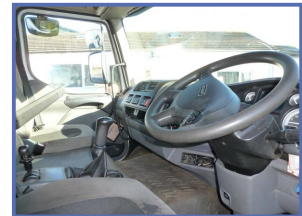

T&SHARKER

COMMERCIALS & HORSEBOXES

Leyland DAF FA LF45.160

£POA

2008 Leyland DAF FA LF 45.160
EURO 4, 7 1/2 Ton Curtainside Body
Sleeper Cab
Under Tail Lift
Barn Doors
Sold with Test

Product Details

Category/Type	Curtainside
Make	Leyland DAF
Model	FA LF45.160
Year	2008
Mileage	-