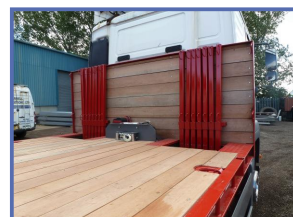

T&SHARKER

COMMERCIALS & HORSEBOXES

MAN TGA 18.320

£POA

2007 MAN TGA 18.320 18 Ton
New 27ft Platform Beavertail Body
Sleeper Cab, On Air, Tool Box
Manual Gearbox
Remote Control Winch
Flip Flop Ramps
539000km