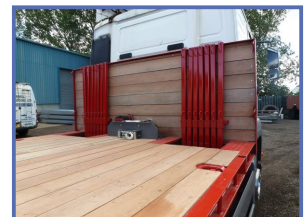

T&SHARKER

COMMERCIALS & HORSEBOXES

MAN TGA 18.320

£POA

2007 MAN TGA 18.320 18 Ton
New 27ft Platform Beavertail Body
Sleeper Cab, On Air, Tool Box
Manual Gearbox
Remote Control Winch
Flip Flop Ramps
539000km