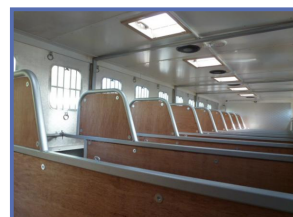

T&SHARKER

COMMERCIALS & HORSEBOXES

RENAULT Premium 270 DXI

£POA

2011 RENAULT PREMIUM 270 DXI Euro 5 10 Horse, Sleeper Cab,
On Air, HGV 18 Ton, Manual
Sky Lights, Fans, Tack Lockers,
Water Tank, Hydraulic Ramp,
Horse Area Rubber Matted,
With Test.