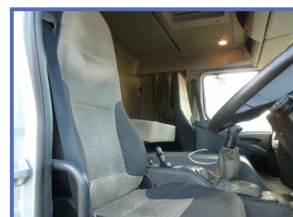

T&SHARKER

COMMERCIALS & HORSEBOXES

Renult Premium

£POA

Renault Premium
 11 Horse, Sleeper Cab
 28ft Body, Fans, Skylights,
 Water Tank, Tack Lockers,
 Tow Bar,
 Horse Area Rubber Matted
 Sold with Full Test